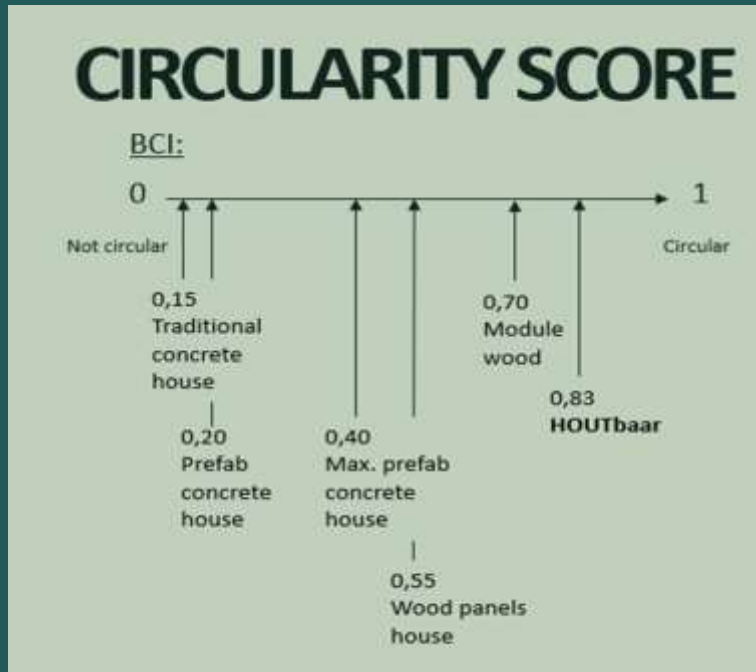

INNOVEREN DOE JE SAMEN

TBI woonlab

era contour | hazenberg | koopmans | TBI

HOUTBAAR

HOUTBAAR LOFT

INNOVATIE BETEKENT; VALLEN, OPSTAAN EN VASTBIJTEN

| Layers of Brand | MPG | MCI | LI | LCI |
|-----------------|---------------|-----|-----|-----|
| Site | - | | | |
| Structure | 0,323 | 57% | 67% | 58% |
| Skin | 0,026 | 53% | 67% | 59% |
| Services | 0,785 | 48% | 87% | 65% |
| Space Plan | 0,139 | 51% | 88% | 67% |
| Stuff | - | | | |
| MPG | 1,2726 | | | |