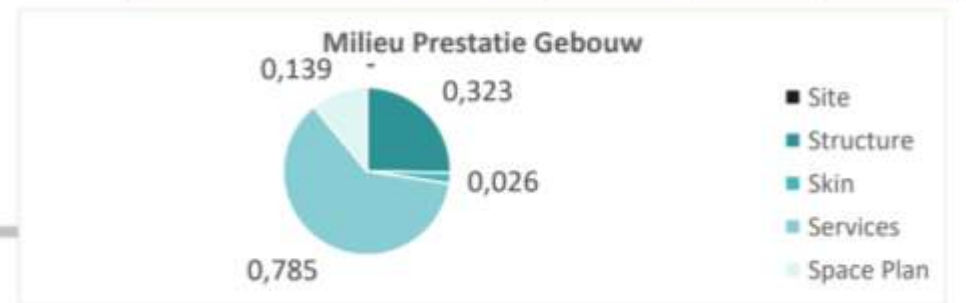

INNOVEREN DOE JE SAMEN

TBI woonlab

era contour | hazenberg | koopmans | TBI

HOUTBAAR

HOUTBAAR LOFT

INNOVATIE BETEKENT; VALLEN, OPSTAAN EN VASTBIJTEN

| Layers of Brand | MPG | MCI | LI | LCI |
|-----------------|---------------|-----|-----|-----|
| Site | - | | | |
| Structure | 0,323 | 57% | 67% | 58% |
| Skin | 0,026 | 53% | 67% | 59% |
| Services | 0,785 | 48% | 87% | 65% |
| Space Plan | 0,139 | 51% | 88% | 67% |
| Stuff | - | | | |
| MPG | 1,2726 | | | |